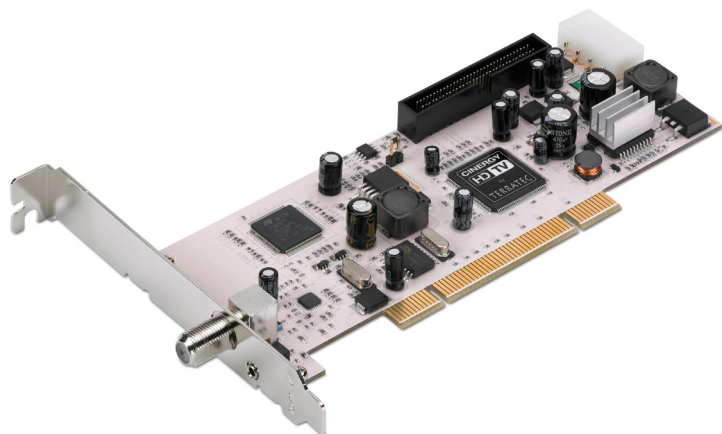

CINERGY S2 PCI HD

DVB-S & DVB-S2 HDTV receiver

- DVB-S & DVB-S2 PCI TV and radio tuner
- HD support for MPEG2 and H.264
- Expandable for Pay TV reception (CINERGY CI AddOn)
- Digital video recorder
- Remote control

High-definition satellite TV

Experience the unbelievable picture and audio quality of HDTV—now on your computer! The CINERGY S2 PCI HD supports the new DVB-S2 standard and receives High Definition TV (HDTV) in fully broadcasted resolution via satellite. Naturally, earlier DVB-S formats are still supported so that you don't have to do without any of your favourite broadcasters or digital radio programmes.

Digital video recorder

Record HDTV programmes in full high-definition resolution and in H.264 format with the push of a button or via timer. With integrated MPEG 2/4 codec, you can also record previous formats in exceptional quality. You have the choice between manual and timed recording. The computer boots up from standby or sleep mode precisely when the chosen television show begins and then saves it on your hard drive automatically. No matter how you plan your recordings, they can be viewed immediately, even while the recording is in progress. And when you are finished, you can burn your recordings directly to CD or DVD!

Ready for pay TV

With the necessary extension already provided ex works, the CINERGY S2 PCI HD is perfectly suited for pay TV subscriptions. With the help of an optionally available Common Interface Module, all channels of your pay TV subscription are ready to be watched and recorded immediately—and naturally: in full broadcasted resolution up to full HD. TERRATEC offers a solution for this in the form of a PCI card (the CINERGY CI AddOn).